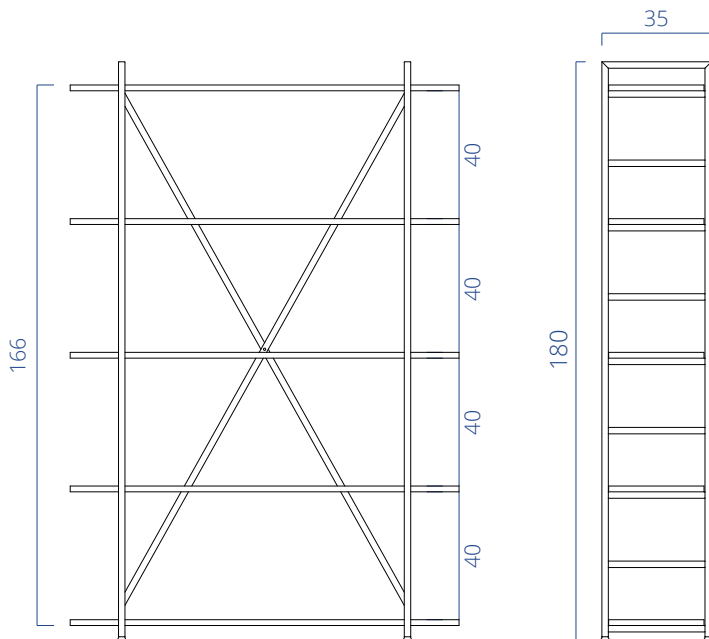

The shelves and doors of the bookshelf are made of 18mm MDF with melamine coating. The metal side legs and tension bars are coated with electrostatic powder paint. They can be produced in different colors.

A02KL180 Kloster Dolap/Cabinet

Genişlik/Width	Derinlik/Depth	Yükseklik/Height
120 cm	38 cm	180 cm

*Ölçüler cm cinsinden verilmiştir.

*The measurements are given in centimeters.

Renk Kartelası

Ahşap Renkleri