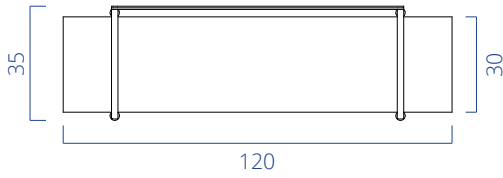

The shelves and doors of the bookshelf are made of 18mm MDF with melamine coating. The metal side legs and tension bars are coated with electrostatic powder paint. They can be produced in different colors.

A02KL180 Kloster Dolap/Cabinet

Genişlik/Width	Derinlik/Depth	Yükseklik/Height
120 cm	38 cm	180 cm

*Ölçüler cm cinsinden verilmiştir.

*The measurements are given in centimeters.

Renk Kartelası

Ahşap Renkleri