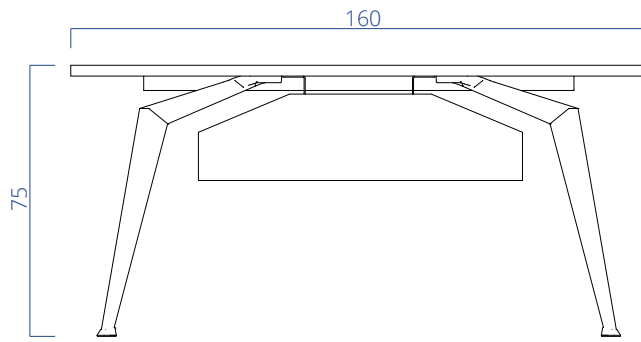

The table top is 18 mm MDF with melamine coating.It can be produced in different colors. The table legs are coated with electrostatic powder paint and consist of a 20x40x1.2 metal profile along with an injection part. They can be produced in different colors.

## Masa (Desk)

A01BS122 Swan Masa/Table

Genişlik/Width	Derinlik/Depth	Yükseklik/Height
120 cm	75 cm	74 cm
140 cm	75 cm	74 cm
160 cm	75 cm	74 cm
180 cm	75 cm	74 cm
200 cm	75 cm	74 cm

## Sehpa (Coffee Table)

A05BS081 Swan Sehpa/Coffee Table

Genişlik/Width	Derinlik/Depth	Yükseklik/Height
80 cm	45 cm	45 cm

\*Ölçüler cm cinsinden verilmiştir.

\*The measurements are given in centimeters.