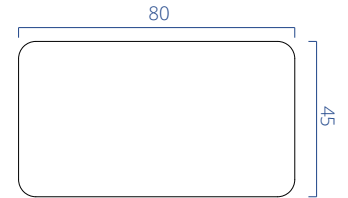

The table top is 18 mm MDF with melamine coating.It can be produced in different colors. The table legs are coated with electrostatic powder paint and consist of a 20x40x1.2 metal profile along with an injection part. They can be produced in different colors.

## Masa (Desk)

A01BS122 Swan Masa/Table

Genişlik/Width	Derinlik/Depth	Yükseklik/Height
120 cm	75 cm	74 cm
140 cm	75 cm	74 cm
160 cm	75 cm	74 cm
180 cm	75 cm	74 cm
200 cm	75 cm	74 cm

## Etajer (Side Office)

A04KS071 Keson/Side Office

Genişlik/Width	Derinlik/Depth	Yükseklik/Height
42 cm	43 cm	72 cm

## Sehpa (Coffee Table)

A05BS081 Swan Sehpa/Coffee Table

Genişlik/Width	Derinlik/Depth	Yükseklik/Height
80 cm	45 cm	45 cm

\*Ölçüler cm cinsinden verilmiştir.

\*The measurements are given in centimeters.