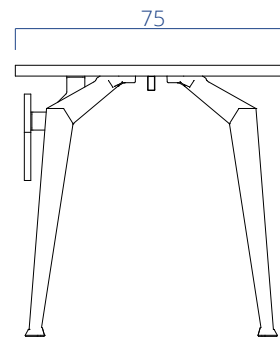

The table top is 18 mm MDF with melamine coating.It can be produced in different colors. The table legs are coated with electrostatic powder paint and consist of a 20x40x1.2 metal profile along with an injection part. They can be produced in different colors.

## Masa (Desk)

A01BS122 Swan Masa/Table

Genişlik/Width	Derinlik/Depth	Yükseklik/Height
120 cm	75 cm	74 cm
140 cm	75 cm	74 cm
160 cm	75 cm	74 cm
180 cm	75 cm	74 cm
200 cm	75 cm	74 cm

## Etajer (Side Office)

A04KS071 Keson/Side Office

Genişlik/Width	Derinlik/Depth	Yükseklik/Height
42 cm	43 cm	72 cm

## Sehpa (Coffee Table)

A05BS081 Swan Sehpa/Coffee Table

Genişlik/Width	Derinlik/Depth	Yükseklik/Height
80 cm	45 cm	45 cm

\*Ölçüler cm cinsinden verilmiştir.

\*The measurements are given in centimeters.