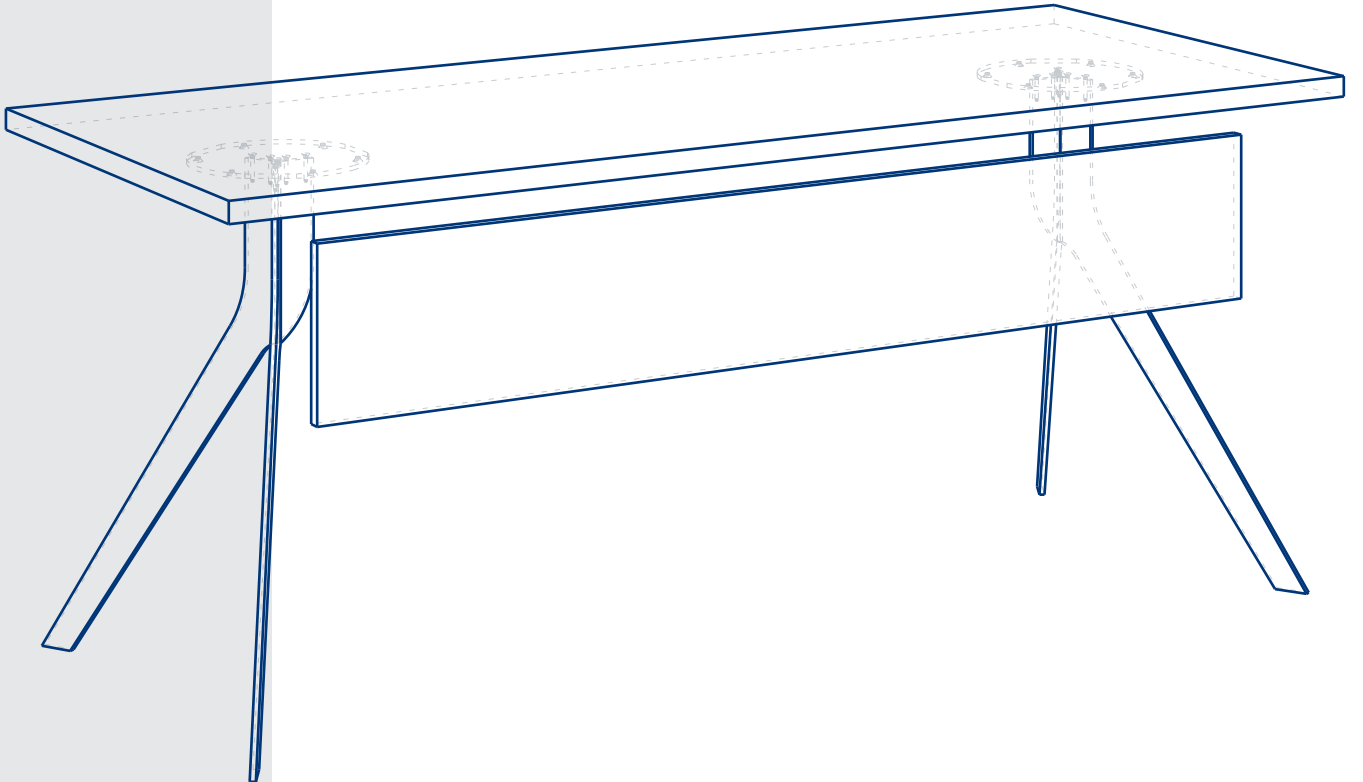

SWAN

Çalışma Masası Work Desk

Designed by
Orfis Design Group-Huseyin Solakoglu