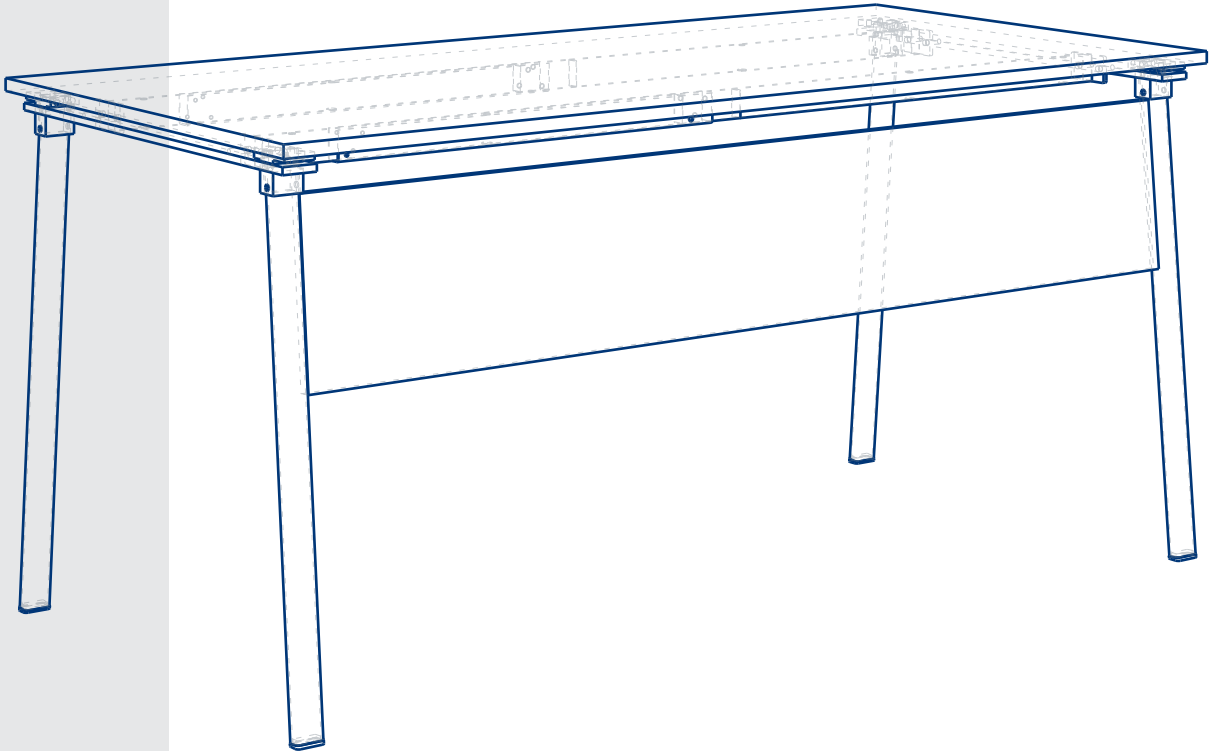

## Çalışma Masası Work Desk

Designed by  
Huseyin Solakoglu

## Naos Masa/Desk

#### AYAK ve PERDE / TABLE LEG and MODESTY PANEL

Ayak 20x40x1.2 metal profil üzeri enjeksiyon parçayla beraber elektrostatik toz boyalıdır. Farklı renklerde üretilebilmektedir.

Masa perdesi 18 mm MDF üzeri melamin kaplamadır.

The table legs are coated with electrostatic powder paint and consist of a 20x40x1.2 metal profile along with an injection part. They can be produced in different colors.

The modesty panel is made of 18mm MDF with melamine coating. It can be produced in different colors.